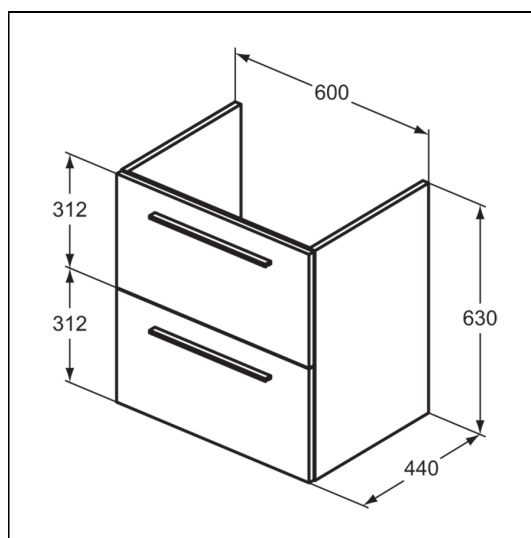

i.life A 60cm Wall Hung Vanity Unit

ILLUSTRATED

- T5255** i.life A 60cm wall hung vanity unit with 2 drawers (separate handles required)
- T4619** i.life A 64cm vanity washbasin, 1 taphole
- E0157** Wall fixing set
- EE230339** Space saving trap and waste pipe assembly for use with furniture basin units
- T5326** i.life 34cm handle
- BD246** Ceraplan single lever basin mixer, with click waste

OPTIONS

- E0668** Tempo 60cm Vanity furniture washbasin, with overflow - one taphole
- T3510** Tesi 60cm vanity washbasin, 1 taphole with overflow
- E0289** Connect Air 64cm vanity washbasin, 1 taphole
- E2382** Strada II 64cm vanity washbasin, 1 taphole with overflow
- E2394** Strada II 64cm vanity washbasin, no taphole with overflow

ILLUSTRATED PRODUCT DETAILS

Sizes

T4619 w:640 x d:460

Weights

T4619 15.20 KG

E0157 0.16 KG

EE23033 0.10 KG

9