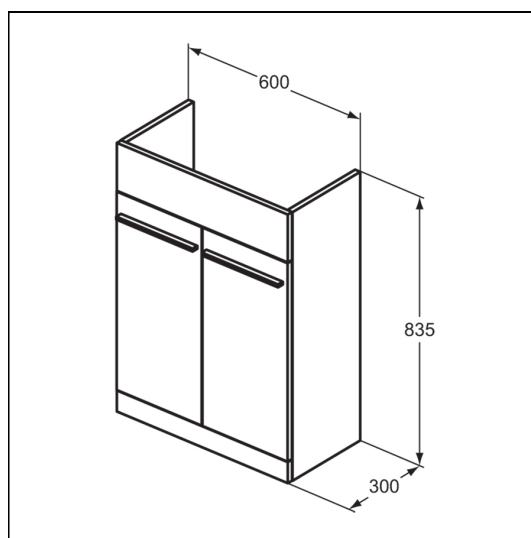

i.life A 60cm Semi-Countertop Washbasin Unit

ILLUSTRATED

- **T5262** i.life A 60cm semi-countertop washbasin unit with 2 doors (separate handles required)
- **E2467** i.life A 50cm semi-countertop washbasin, 1 taphole
- **EE230339** Space saving trap and waste pipe assembly for use with furniture basin units
- **T5325** i.life 27cm handle
- **T5264** i.life A 60cm Worktop
- **BD246** Ceraplan single lever basin mixer, with click waste

OPTIONS

- **T5265** i.life A 120cm Worktop

ILLUSTRATED PRODUCT DETAILS

Sizes

E2467 w:500 x d:440

Weights

EE230339 0.10 KG

9

BD246 1.77 KG

Materials

T5262 Mixed Material

E2467 Vitreous China

EE230339 Plastic

9

T5325 Mixed Material

T5264 Mixed Material

BD246 Chrome Plated Brass

Finishes

T5262 Matt White (DU)

E2467 White (01)

EE230339 Neutral / No Finish (67)

T5325 Matt Black (XG)

T5264 Matt White (DU)

BD246 Chrome (AA)

Capacity

E2467 4.4 litres

Flow rates

BD246 5 Litres per minute @ 3 bar pressure

Designer

Palomba Serafini Associati

FINISH OPTIONS

(DU) Matt White	(NF) Matt Sandy Beige	(NG) Matt Quartz Grey
(NH) Matt Grieger	(NV) Matt Carbon Grey	(NW) Coffee Oak
(NX) Natural Oak	(XG) Matt Black	(YE) Brushed Chrome

Standards

EN 14749:2005

Special Notes