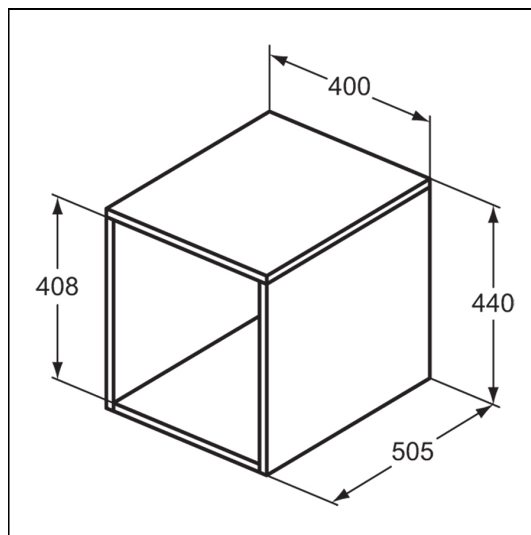

i.life B 40cm Side Unit For Vanity Basins With 1 Shelf

ILLUSTRATED

T5268 i.life B 40cm side unit for vanity basins with 1 shelf

ILLUSTRATED PRODUCT DETAILS

Weights

T5268 10.20 KG

Finishes

T5268 Matt White (DU)

Materials

T5268 Mixed Material

Designer

Palomba Serafini Associati

FINISH OPTIONS

(DU) Matt White

(NF) Matt Sandy Beige

(NG) Matt Quartz Grey

(NH) Matt Griega

(NV) Matt Carbon Grey

(NW) Coffee Oak

(NX) Natural Oak

Standards

EN 14749:2005

Special Notes

Furniture units should be installed in a bathroom with adequate ventilation. Mounting kit included. Always use appropriate fixings to suit the type of wall.

ACCREDITATIONS