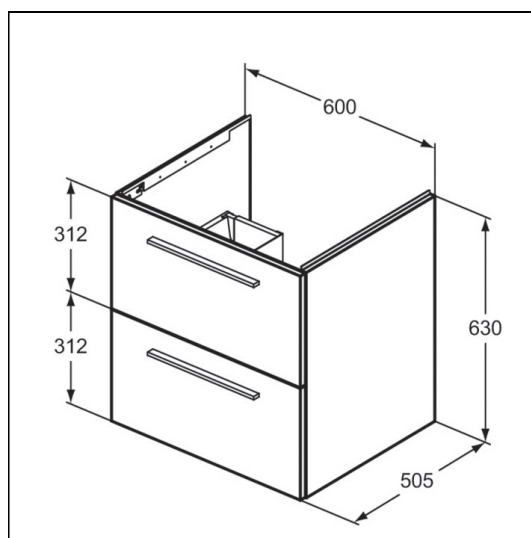

Ideal Standard i.life B 60cm Wall Hung Vanity Unit

ILLUSTRATED

- **T5270** Ideal Standard i.life B 60cm wall hung vanity unit with 2 drawers
- **T4605** Ideal Standard i.life B 61cm vanity washbasin, 1 taphole
- **E0157** Wall fixing set
- **BD246** Ceraplan single lever basin mixer, with click waste
- **EE230339** Space saving trap and waste pipe assembly for use with furniture basin units
- **T5326** i.life 34cm handle

ILLUSTRATED PRODUCT DETAILS

Weights

- **E0157** 0.16 KG
- **BD246** 1.77 KG
- **EE230339** 0.10 KG

Materials

- **T5270** Mixed Material
- **T4605** Fine Fireclay
- **E0157** Metal
- **BD246** Chrome Plated Brass
- **EE230339** Plastic
- **T5326** Mixed Material

Finishes

- **T5270** Matt White (DU)
- **T4605** White (01)
- **E0157** Neutral / No Finish (67)
- **BD246** Chrome (AA)
- **EE230339** Neutral / No Finish (67)
- **T5326** Silk Black (XG)

Flow rates

- **BD246** 5 Litres per minute @ 3 bar pressure

Designer

Palomba Serafini Associati