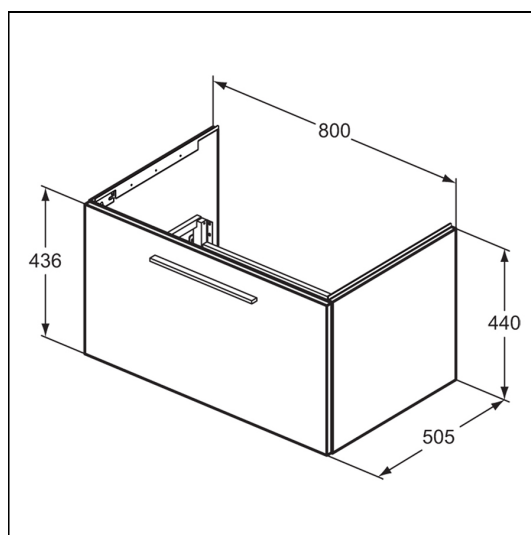

Ideal Standard i.life B 80cm Wall Hung Vanity Unit

ILLUSTRATED

- **T5271** Ideal Standard i.life B 80cm wall hung vanity unit with 1 drawer
- **T4604** Ideal Standard i.life B 81cm vanity washbasin, 1 taphole
- **E0157** Wall fixing set
- **BD246** Ceraplan single lever basin mixer, with click waste
- **EE230339** Space saving trap and waste pipe assembly for use with furniture basin units
- **T5326** i.life 34cm handle

ILLUSTRATED PRODUCT DETAILS

Weights

- **T4604** 20.50 KG
- **E0157** 0.16 KG
- **BD246** 1.77 KG
- **EE23033** 0.10 KG

9

Materials

- **T5271** Mixed Material
- **T4604** Fine Fireclay
- **E0157** Metal
- **BD246** Chrome Plated Brass
- **EE23033** Plastic

9

- **T5326** Mixed Material

Finishes

- **T5271** Matt White (DU)
- **T4604** White (01)
- **E0157** Neutral / No Finish (67)
- **BD246** Chrome (AA)
- **EE23033** Neutral / No Finish (67)
- **9** (67)
- **T5326** Silk Black (XG)

Flow rates

- **BD246** 5 Litres per minute @ 3 bar pressure

Designer

Palomba Serafini Associati