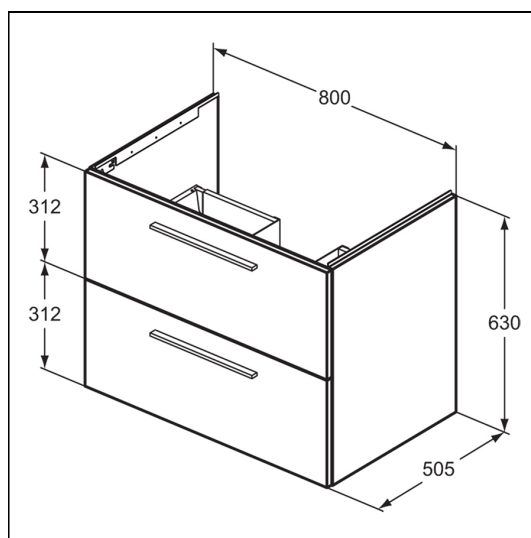

Designer

Palomba Serafini Associati