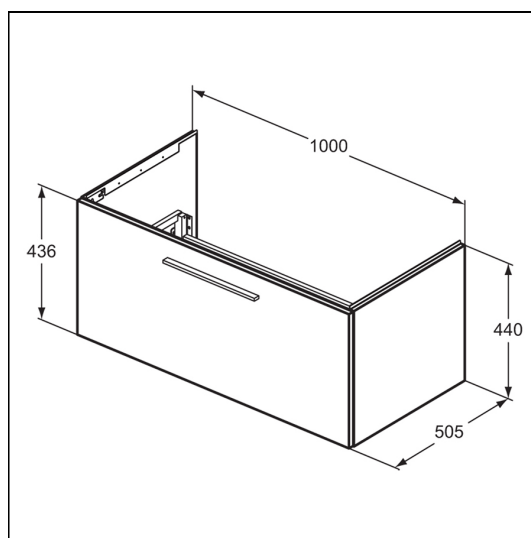

Ideal Standard i.life B 100cm Wall Hung Vanity Unit

ILLUSTRATED

- **T5275** Ideal Standard i.life B 100cm wall hung vanity unit with 1 drawer
- **T4603** Ideal Standard i.life B 101cm vanity washbasin, 1 taphole
- **E0157** Wall fixing set
- **BD246** Ceraplan single lever basin mixer, with click waste
- **EE230339** Space saving trap and waste pipe assembly for use with furniture basin units
- **T5326** i.life 34cm handle

ILLUSTRATED PRODUCT DETAILS

Weights

- **E0157** 0.16 KG
- **BD246** 1.77 KG
- **EE230339** 0.10 KG

Materials

- **T5275** Mixed Material
- **T4603** Fine Fireclay
- **E0157** Metal
- **BD246** Chrome Plated Brass
- **EE230339** Plastic

Finishes

- **T5275** Matt White (DU)
- **T4603** White (01)
- **E0157** Neutral / No Finish (67)
- **BD246** Chrome (AA)
- **EE230339** Neutral / No Finish (67)
- **T5326** Silk Black (XG)

Flow rates

- **BD246** 5 Litres per minute @ 3 bar pressure

Designer

Palomba Serafini Associati