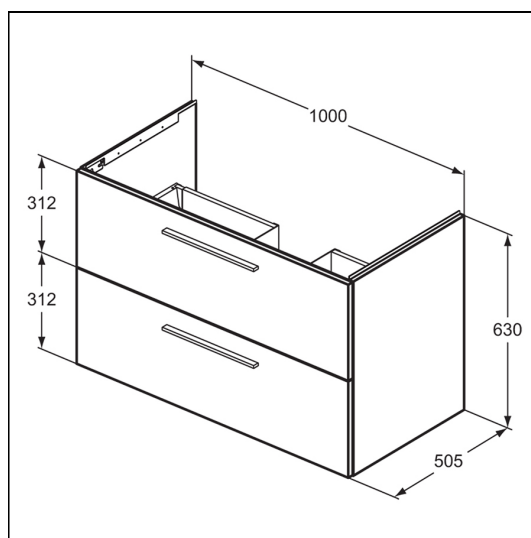

Ideal Standard i.life B 100cm Wall Hung Vanity Unit

ILLUSTRATED

- **T5276** Ideal Standard i.life B 100cm wall hung vanity unit with 2 drawers
- **T4603** Ideal Standard i.life B 101cm vanity washbasin, 1 taphole
- **E0157** Wall fixing set
- **BD246** Ceraplan single lever basin mixer, with click waste
- **EE230339** Space saving trap and waste pipe assembly for use with furniture basin units
- **T5326** i.life 34cm handle

ILLUSTRATED PRODUCT DETAILS

Weights

- **E0157** 0.16 KG
- **BD246** 1.77 KG
- **EE230339** 0.10 KG

Materials

- **T5276** Mixed Material
- **T4603** Fine Fireclay
- **E0157** Metal
- **BD246** Chrome Plated Brass
- **EE230339** Plastic

Finishes

- **T5276** Matt White (DU)
- **T4603** White (01)
- **E0157** Neutral / No Finish (67)
- **BD246** Chrome (AA)
- **EE230339** Neutral / No Finish (67)
- **T5326** Silk Black (XG)

Flow rates

- **BD246** 5 Litres per minute @ 3 bar pressure

Designer

Palomba Serafini Associati