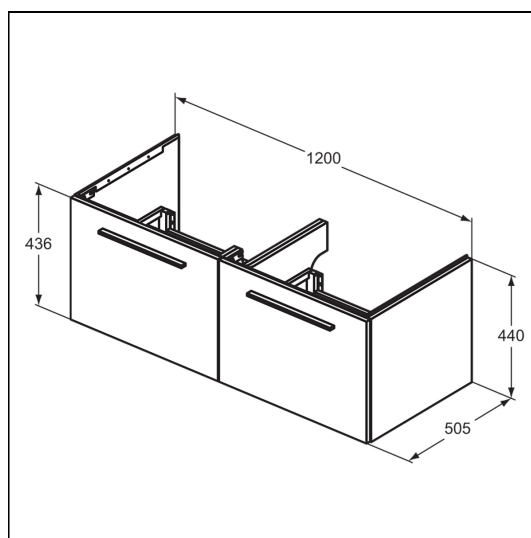

Ideal Standard i.life B 120cm Wall Hung Vanity Unit

ILLUSTRATED

- **T5277** Ideal Standard i.life B 120cm wall hung vanity unit with 2 drawers
- **T4602** Ideal Standard i.life B 121cm double vanity washbasin, 1 taphole
- **E0157** Wall fixing set
- **BD246** Ceraplan single lever basin mixer, with click waste
- **EE230339** Space saving trap and waste pipe assembly for use with furniture basin units
- **T5326** i.life 34cm handle

ILLUSTRATED PRODUCT DETAILS

Weights

- **E0157** 0.16 KG
- **BD246** 1.77 KG
- **EE230339** 0.10 KG
- **9**

Materials

- **T5277** Mixed Material
- **T4602** Fine Fireclay
- **E0157** Metal
- **BD246** Chrome Plated Brass
- **EE230339** Plastic
- **9**
- **T5326** Mixed Material

Finishes

- **T5277** Matt White (DU)
- **T4602** White (01)
- **E0157** Neutral / No Finish (67)
- **BD246** Chrome (AA)
- **EE230339** Neutral / No Finish (67)
- **9**
- **T5326** Silk Black (XG)

Flow rates

- **BD246** 5 Litres per minute @ 3 bar pressure

Designer

Palomba Serafini Associati