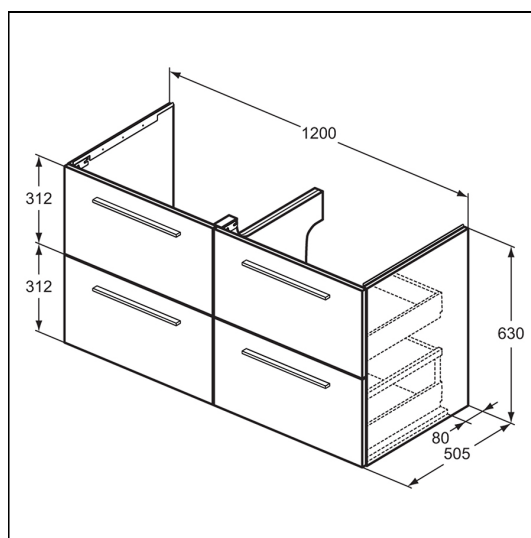

Ideal Standard i.life B 120cm Wall Hung Vanity Unit

ILLUSTRATED

- **T5278** Ideal Standard i.life B 120cm wall hung vanity unit with 4 drawers
- **T4602** Ideal Standard i.life B 121cm double vanity washbasin, 1 taphole
- **E0157** Wall fixing set
- **BD246** Ceraplan single lever basin mixer, with click waste
- **EE230339** Space saving trap and waste pipe assembly for use with furniture basin units
- **T5326** i.life 34cm handle

ILLUSTRATED PRODUCT DETAILS

Weights

- **E0157** 0.16 KG
- **BD246** 1.77 KG
- **EE230339** 0.10 KG
- **9**

Materials

- **T5278** Mixed Material
- **T4602** Fine Fireclay
- **E0157** Metal
- **BD246** Chrome Plated Brass
- **EE230339** Plastic
- **9**
- **T5326** Mixed Material

Finishes

- **T5278** Matt White (DU)
- **T4602** White (01)
- **E0157** Neutral / No Finish (67)
- **BD246** Chrome (AA)
- **EE230339** Neutral / No Finish (67)
- **9**
- **T5326** Silk Black (XG)

Flow rates

- **BD246** 5 Litres per minute @ 3 bar pressure

Designer

Palomba Serafini Associati