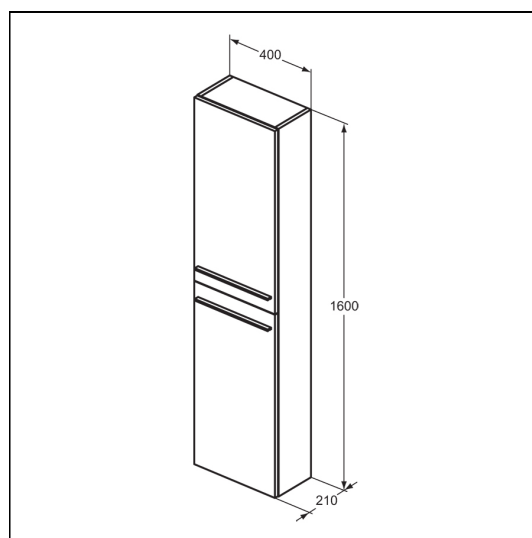

i.life S 40cm Compact Tall Column Unit

ILLUSTRATED

- T5288 i.life S 40cm compact tall column unit with 2 doors
- T5326 i.life 34cm handle

ILLUSTRATED PRODUCT DETAILS

Materials

- T5288 Mixed Material
- T5326 Mixed Material

Finishes

- T5288 Matt White (DU)
- T5326 Silk Black (XG)

Designer

Palomba Serafini Associati

FINISH OPTIONS

(DU) Matt White	(NF) Matt Sandy Beige	(NG) Matt Quartz Grey
(NH) Matt Grieger	(NV) Matt Carbon Grey	(NW) Coffee Oak
(NX) Natural Oak	(XG) Silk Black	(YE) Brushed Chrome

Standards

EN 14749:2005

Special Notes

Furniture units should be installed in a bathroom with adequate ventilation. Mounting kit included. Always use appropriate fixings to suit the type of wall. Separate handles required

FEATURES