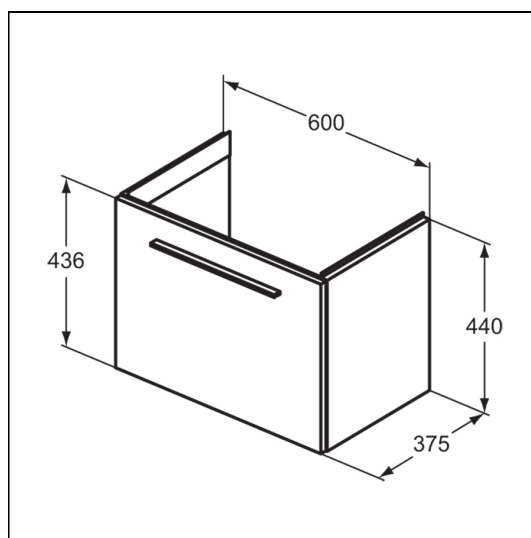

i.life S 60cm Compact Wall Hung Vanity unit

ILLUSTRATED

- **T5292** i.life S 60cm compact wall hung vanity unit with 1 drawer
- **T4590** i.life S 60cm compact vanity washbasin, 1 taphole
- **E0157** Wall fixing set
- **BD246** Ceraplan single lever basin mixer, with click waste
- **EE230339** Space saving trap and waste pipe assembly for use with furniture basin units
- **T5326** i.life 34cm handle

ILLUSTRATED PRODUCT DETAILS

Sizes

T4590 w:610 x d:385

Weights

T4590 13.80 KG

E0157 0.16 KG

BD246 1.77 KG

EE23033 0.10 KG

9

Materials

T5292 Mixed Material

T4590 Fine Fireclay

E0157 Metal

BD246 Chrome Plated Brass

EE23033 Plastic

9

T5326 Mixed Material

Finishes

T5292 Matt White (DU)

T4590 White (01)

E0157 Neutral / No Finish (67)

BD246 Chrome (AA)

EE23033 Neutral / No Finish (67)

T5326 Silk Black (XG)

Capacity

T4590 4.9 litres

Flow rates

BD246 5 Litres per minute @ 3 bar pressure

Designer

Palomba Serafini Associati