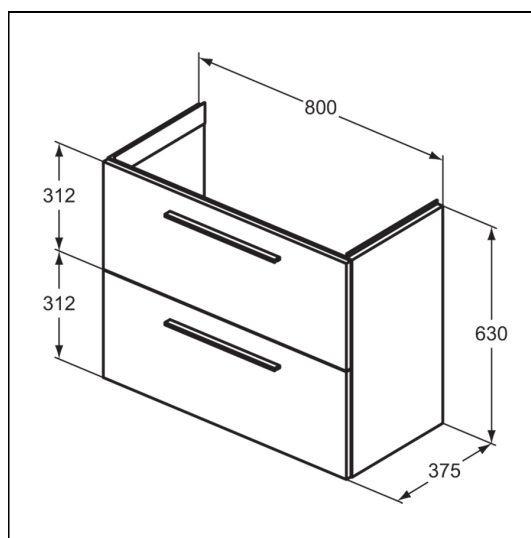

i.life S 80cm Compact Wall Hung Vanity Unit

ILLUSTRATED

- **T5295** i.life S 80cm compact wall hung vanity unit with 2 drawers
- **T4589** i.life S 80cm compact vanity washbasin, 1 taphole
- **E0157** Wall fixing set
- **BD246** Ceraplan single lever basin mixer, with click waste
- **EE230339** Space saving trap and waste pipe assembly for use with furniture basin units
- **T5326** i.life 34cm handle

ILLUSTRATED PRODUCT DETAILS

Sizes

T4589 w:810 x d:385

Weights

T4589 17.70 KG

E0157 0.16 KG

BD246 1.77 KG

EE23033 0.10 KG

9

Materials

T5295 Mixed Material

T4589 Vitreous China

E0157 Metal

BD246 Chrome Plated Brass

EE23033 Plastic

9

T5326 Mixed Material

Finishes

T5295 Matt White (DU)

T4589 White (01)

E0157 Neutral / No Finish (67)

BD246 Chrome (AA)

EE23033 Neutral / No Finish (67)

T5326 Silk Black (XG)

Capacity

T4589 7.8 litres

Flow rates

BD246 5 Litres per minute @ 3 bar pressure

Designer

Palomba Serafini Associati