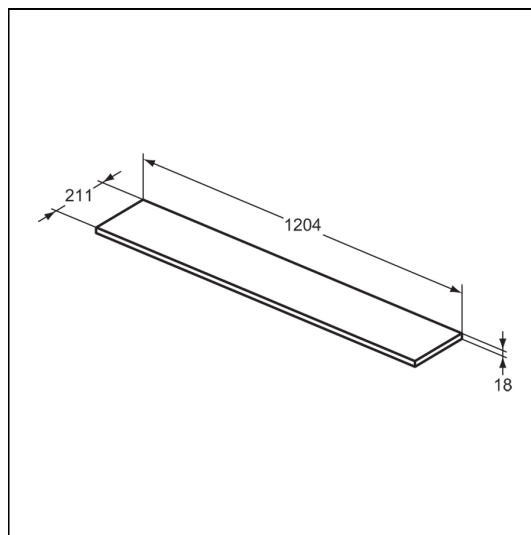

i.life S 120cm Compact Worktop

ILLUSTRATED

T5301 i.life S 120cm compact worktop

ILLUSTRATED PRODUCT DETAILS

Materials

T5301 Mixed Material

Finishes

T5301 Matt White (DU)

Designer

Palomba Serafini Associati

FINISH OPTIONS

(DU) Matt White

(NF) Matt Sandy Beige

(NG) Matt Quartz Grey

(NH) Matt Griega

(NV) Matt Carbon Grey

(NW) Coffee Oak

(NX) Natural Oak

Special Notes

Furniture units should be installed in a bathroom with adequate ventilation. Mounting kit included. Always use appropriate fixings to suit the type of wall. Separate handles required

FEATURES