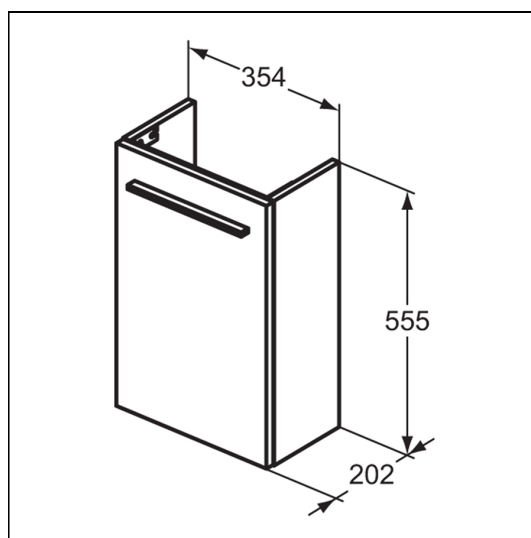

i.life S 35cm Wall Hung Guest Washbasin Unit

ILLUSTRATED

- **T5302** Ideal Standard i.life S 35cm wall hung guest washbasin unit with 1 door
- **E2112** Ideal Standard i.life S 37cm guest washbasin, 1 taphole, no overflow, right hand
- **E0157** Wall fixing set
- **BD208** Ceraplan single lever mini basin mixer
- **S8910** Trap 1¼" plastic bottle, 75mm seal, multi-purpose outlet
- **T5325** i.life 27cm handle

ILLUSTRATED PRODUCT DETAILS

Weights

- **E0157** 0.16 KG
- **BD208** 1.40 KG
- **S8910** 0.20 KG

Materials

- **T5302** Mixed Material
- **E0157** Metal
- **BD208** Chrome Plated Brass
- **S8910** Plastic
- **T5325** Mixed Material

Finishes

- **T5302** Matt White (DU)
- **E2112** White (01)
- **E0157** Neutral / No Finish (67)
- **BD208** Chrome (AA)
- **S8910** Neutral / No Finish (67)
- **T5325** Matt Black (XG)

Flow rates

- **BD208** 5 Litres per minute @ 3 bar pressure

Designer

Palomba Serafini Associati