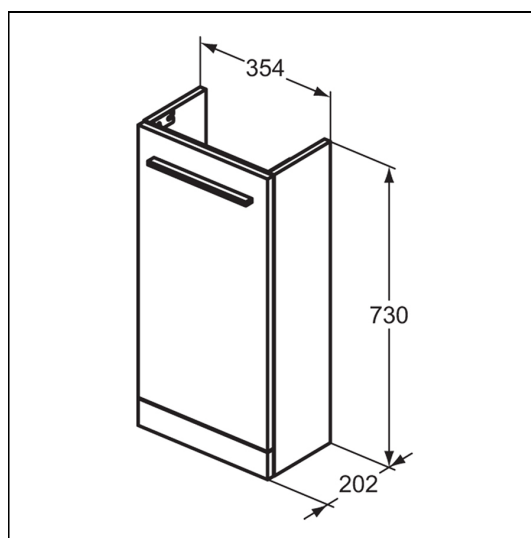

Ideal Standard i.life S 35cm Floor Standing Guest Washbasin Unit

ILLUSTRATED

- **T5303** Ideal Standard i.life S 35cm floor standing guest washbasin unit with 1 door
- **E2112** Ideal Standard i.life S 37cm guest washbasin, 1 taphole, no overflow, right hand
- **E0157** Wall fixing set
- **BD208** Ceraplan single lever mini basin mixer
- **S8910** Trap 1¼" plastic bottle, 75mm seal, multi-purpose outlet
- **T5325** i.life 27cm handle

ILLUSTRATED PRODUCT DETAILS

Weights

- **E0157** 0.16 KG
- **BD208** 1.40 KG
- **S8910** 0.20 KG

Materials

- **T5303** Mixed Material
- **E0157** Metal
- **BD208** Chrome Plated Brass
- **S8910** Plastic
- **T5325** Mixed Material

Finishes

- **T5303** Matt White (DU)
- **E2112** White (01)
- **E0157** Neutral / No Finish (67)
- **BD208** Chrome (AA)
- **S8910** Neutral / No Finish (67)
- **T5325** Matt Black (XG)

Flow rates

- **BD208** 5 Litres per minute @ 3 bar pressure

Designer

Palomba Serafini Associati