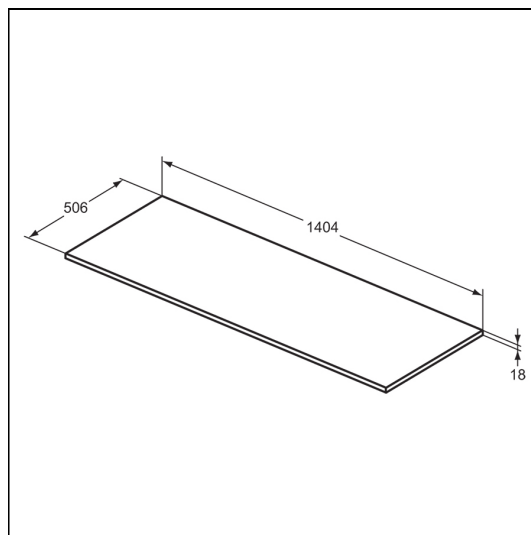

i.life B 140cm Worktop

ILLUSTRATED

T5321 i.life B 140cm worktop for vessel installation

ILLUSTRATED PRODUCT DETAILS

Weights

T5321 8.10 KG

Finishes

T5321 Matt White (DU)

Materials

T5321 Mixed Material

Designer

Palomba Serafini Associati

FINISH OPTIONS

(DU) Matt White

(NF) Matt Sandy Beige

(NG) Matt Quartz Grey

(NH) Matt Griega

(NV) Matt Carbon Grey

(NW) Coffee Oak

(NX) Natural Oak

Standards

EN 14749:2005

Special Notes

Furniture units should be installed in a bathroom with adequate ventilation. Mounting kit included. Always use appropriate fixings to suit the type of wall.

ACCREDITATIONS