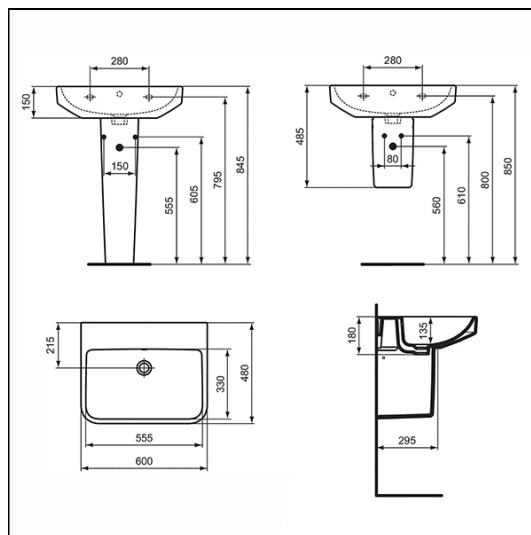

Ideal Standard i.life B 60cm Washbasin

ILLUSTRATED

- T5335** Ideal Standard i.life B 60cm washbasin, no taphole
- A1313** Built-in basin mixer kit 1, horizontal
- E3372** i.life S & B full pedestal
- E0157** Wall fixing set
- BD244** Ceraplan single lever wall mounted basin mixer
- S8910** Trap 1 1/4" plastic bottle, 75mm seal, multi-purpose outlet

OPTIONS

- E2615** Ideal Standard i.life B semi pedestal
- E2653** Ceramic 1 1/4" basin clicker waste: slotted

ILLUSTRATED PRODUCT DETAILS

Weights

- A1313** 0.95 KG
- E0157** 0.16 KG
- BD244** 1.13 KG
- S8910** 0.20 KG

Capacity

- T5335** 8.4 litres

Flow rates

- BD244** 3.8 Litres per minute @ 3 bar pressure

Designer

Palomba Serafini Associati

FINISH OPTIONS

Standards