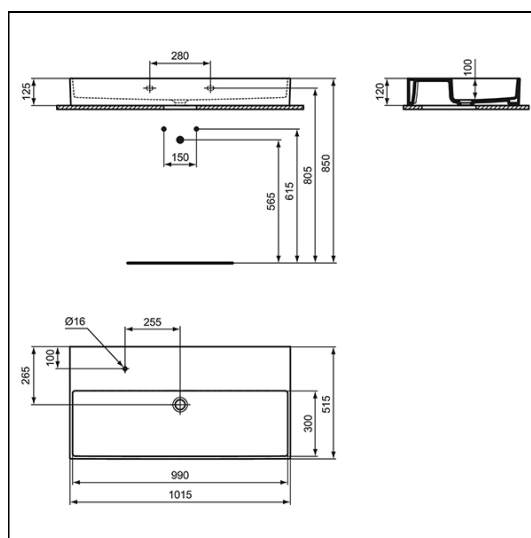

Solos 100cm Vanity Washbasin

ILLUSTRATED

- **T5369** Solos 100cm 1 taphole vanity washbasin, no overflow
- **T5563** Solos moveable shelf
- **E0157** Wall fixing set
- **A7832** Solos sensor operated electronic premixed basin mixer with round spout
- **E0079** Trap 1¼" Contemporary metal bottle, 75mm seal

OPTIONS

- **EE230339** Space saving trap and waste pipe assembly for use with furniture basin units
- **T4575** Conca 100cm x 50cm wall hung vanity unit with 2 drawers
- **T4579** Conca 100cm x 50cm wall hung vanity unit with 1 drawer
- **T5275** Ideal Standard i.life B 100cm wall hung vanity unit with 1 drawer
- **T5276** Ideal Standard i.life B 100cm wall hung vanity unit with 2 drawers
- **T5742** i.life 34cm handle

ILLUSTRATED PRODUCT DETAILS

Weights

- **T5369** 33.50 KG
- **T5563** 2.90 KG
- **E0157** 0.16 KG
- **A7832** 1.61 KG
- **E0079** 1.45 KG

Materials

- **T5369** Diamatec
- **T5563** Diamatec
- **E0157** Metal
- **A7832** Chrome Plated Brass
- **E0079** Chrome Plated Metal

Finishes

- **T5369** White (01)
- **T5563** White (01)
- **E0157** Neutral/No Finish (67)
- **A7832** Chrome (AA)
- **E0079** Chrome (AA)

Flow rates

- **A7832** 5 Litres per minute @ 3 bar pressure

Designer

Palomba Serafini Associati

FINISH OPTIONS

(01) White	(V2) Black Glossy	(Y3) Matt Sunset
(AA) Chrome	(A2) Brushed Gold	(A5) Magnetic Grey
(GN) Silver Storm	(XG) Silk Black	(AC) White

Standards

Washbasin to BS EN 14688 and BS EN 31

E: info@idealspec.co.uk | T: 0870 122 8822 | F: 0870 122 8282 | www.idealspec.co.uk

Ideal Standard (UK) Ltd. makes every effort to ensure that the information provided on its website is accurate. However, we cannot guarantee this, and accept no liability for any information or advice given via its website.