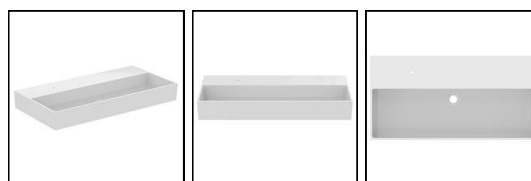

Solos 100cm Vanity Washbasin

ILLUSTRATED

- **T5369** Solos 100cm 1 taphole vanity washbasin, no overflow
- **T5563** Solos moveable shelf
- **E0157** Wall fixing set
- **A7832** Solos sensor operated electronic premixed basin mixer with round spout
- **E0079** Trap 1¼" Contemporary metal bottle, 75mm seal

OPTIONS

- **EE230339** Space saving trap and waste pipe assembly for use with furniture basin units
- **T4575** Conca 100cm x 50cm wall hung vanity unit with 2 drawers
- **T4579** Conca 100cm x 50cm wall hung vanity unit with 1 drawer
- **T5275** Ideal Standard i.life B 100cm wall hung vanity unit with 1 drawer
- **T5276** Ideal Standard i.life B 100cm wall hung vanity unit with 2 drawers
- **T5742** i.life 34cm handle

ILLUSTRATED PRODUCT DETAILS

Weights

- **T5369** 33.50 KG
- **T5563** 2.90 KG
- **E0157** 0.16 KG
- **A7832** 1.61 KG
- **E0079** 1.45 KG

Materials

- **T5369** Diamatec
- **T5563** Diamatec
- **E0157** Metal
- **A7832** Chrome Plated Brass
- **E0079** Chrome Plated Metal

Finishes

- **T5369** White (01)
- **T5563** White (01)
- **E0157** Neutral/No Finish (67)
- **A7832** Chrome (AA)
- **E0079** Chrome (AA)

Flow rates

- **A7832** 5 Litres per minute @ 3 bar pressure

Designer

Palomba Serafini Associati

FINISH OPTIONS

(01) White	(V2) Black Glossy	(Y3) Matt Sunset
(AA) Chrome	(A2) Brushed Gold	(A5) Magnetic Grey
(GN) Silver Storm	(XG) Silk Black	(AC) White

Standards

Washbasin to BS EN 14688 and BS EN 31

E: info@idealspec.co.uk | T: 0870 122 8822 | F: 0870 122 8282 | www.idealspec.co.uk

Ideal Standard (UK) Ltd. makes every effort to ensure that the information provided on its website is accurate. However, we cannot guarantee this, and accept no liability for any information or advice given via its website.