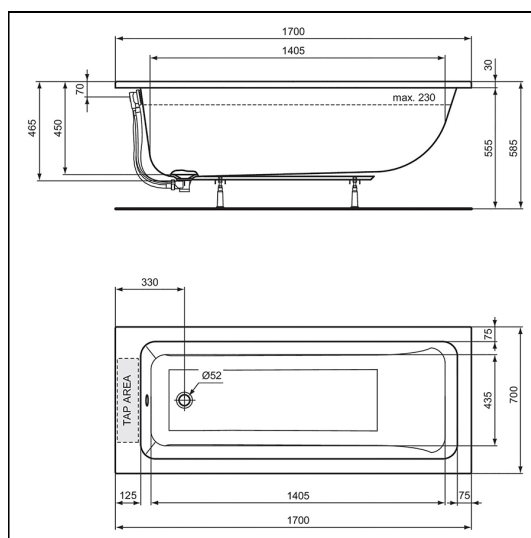

La Dolce Vita 170cm x 70cm Rectangular Bath

ILLUSTRATED

- T5402** La Dolce Vita 170cm x 70cm rectangular bath with no taphole
- T4830** La Dolce Vita end panel fixation set
- T4829** La Dolce Vita front panel fixation set
- BD687** La Dolce Vita dual control 2 taphole bath filler
- T4785** La Dolce Vita 170cm front panel
- T4788** La Dolce Vita 70cm end panel
- S8970** Trap 1½" plastic P with 75mm seal, multi-purpose outlet suitable for plastic and BS copper pipe
- E1486** Luxury bath pop-up waste and overflow
- A5901** TMV thermostatic mixing valve, 22mm

ILLUSTRATED PRODUCT DETAILS

Weights

- T5402** 22.00 KG
- T4830** 0.90 KG
- T4829** 1.90 KG
- BD687** 2.69 KG
- T4785** 10.13 KG
- T4788** 2.50 KG
- S8970** 1.00 KG
- A5901** 0.60 KG

Materials

- T5402** Acrylic
- T4830** Mixed Material
- T4829** Mixed Material
- BD687** Chrome Plated Brass
- T4785** Acrylic
- T4788** Acrylic
- S8970** Plastic
- E1486** Mixed Material
- A5901** Chrome Plated Metal

Capacity

- T5402** 233.0 litres (to overflow)

Flow rates

- BD687** 8 Litres per minute @ 3 bar pressure

Designer

Palomba Serafini Associati

FINISH OPTIONS

- 
(AA) Chrome
 - 
(A2) Brushed Gold
 - 
(A5) Magnetic Grey
- 
(GN) Silver Storm

La Dolce Vita 170cm x 70cm Rectangular Bath

Special Notes

Consideration should be given to safe hot water delivery and the use of an appropriate temperature reduction device see A5901AA or Part G for guidance. Check tap positioning and compatibility before specifying.