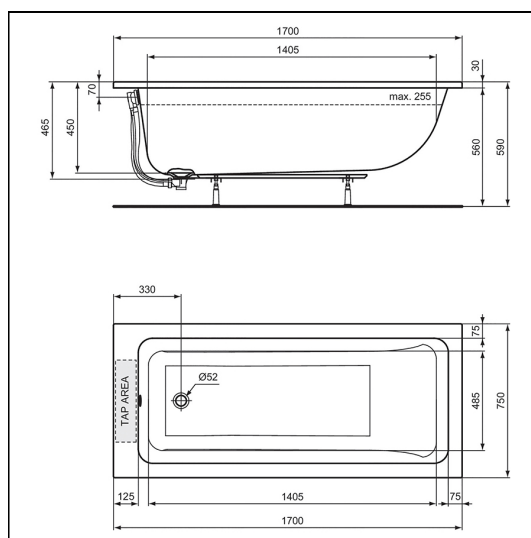

La Dolce Vita 170cm x 75cm Rectangular Bath

ILLUSTRATED

- **T5403** La Dolce Vita 170cm x 75cm rectangular bath with no taphole
- **T4830** La Dolce Vita end panel fixation set
- **T4829** La Dolce Vita front panel fixation set
- **BD687** La Dolce Vita dual control 2 taphole bath filler
- **T4785** La Dolce Vita 170cm front panel
- **T4789** La Dolce Vita 75cm end panel
- **S8970** Trap 1½" plastic P with 75mm seal, multi-purpose outlet suitable for plastic and BS copper pipe
- **E1486** Luxury bath pop-up waste and overflow
- **A5901** TMV thermostatic mixing valve, 22mm

ILLUSTRATED PRODUCT DETAILS

Weights

- **T5403** 23.00 KG
- **T4830** 0.90 KG
- **T4829** 1.90 KG
- **BD687** 2.69 KG
- **T4785** 10.13 KG
- **T4789** 2.80 KG
- **S8970** 1.00 KG
- **A5901** 0.60 KG

Materials

- **T5403** Acrylic
- **T4830** Mixed Material
- **T4829** Mixed Material
- **BD687** Chrome Plated Brass
- **T4785** Acrylic
- **T4789** Acrylic
- **S8970** Plastic
- **E1486** Mixed Material
- **A5901** Chrome Plated Metal

Finishes

- **T5403** White (01)
- **T4830** White (01)
- **T4829** White (01)
- **BD687** Chrome (AA)
- **T4785** White (01)
- **T4789** White (01)
- **S8970** Neutral/No Finish (67)
- **E1486** Chrome (AA)
- **A5901** Chrome (AA)

Capacity

- **T5403** 258.0 litres (to overflow)

Flow rates

- **BD687** 8 Litres per minute @ 3 bar pressure

Designer

Palomba Serafini Associati

FINISH OPTIONS

1. (AA) Chrome
   - (A2) Brushed Gold
   - (A5) Magnetic Grey
2. (GN) Silver Storm

Standards

Constructed to EN 198:2008. EN 14516