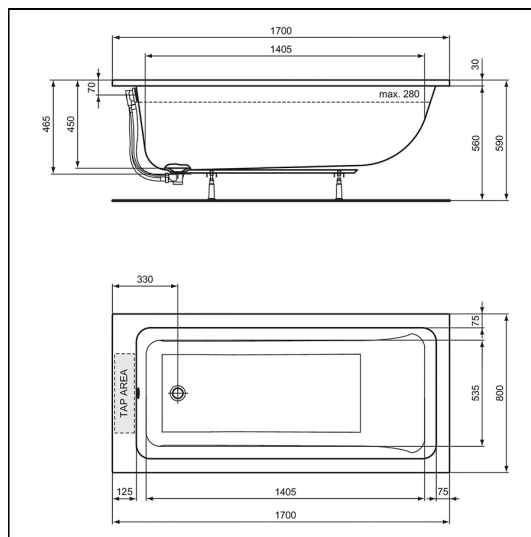

La Dolce Vita 170cm x 80cm Rectangular Bath

ILLUSTRATED

- **T5404** La Dolce Vita 170cm x 80cm rectangular bath with no taphole
- **T4830** La Dolce Vita end panel fixation set
- **T4829** La Dolce Vita front panel fixation set
- **BD687** La Dolce Vita dual control 2 taphole bath filler
- **T4785** La Dolce Vita 170cm front panel
- **T4790** La Dolce Vita 80cm end panel
- **S8970** Trap 1½" plastic P with 75mm seal, multi-purpose outlet suitable for plastic and BS copper pipe
- **E1486** Luxury bath pop-up waste and overflow
- **A5901** TMV thermostatic mixing valve, 22mm

ILLUSTRATED PRODUCT DETAILS

Weights

- **T5404** 24.00 KG
- **T4830** 0.90 KG
- **T4829** 1.90 KG
- **BD687** 2.69 KG
- **T4785** 10.13 KG
- **T4790** 3.00 KG
- **S8970** 1.00 KG
- **A5901** 0.60 KG

Materials

- **T5404** Acrylic
- **T4830** Mixed Material
- **T4829** Mixed Material
- **BD687** Chrome Plated Brass
- **T4785** Acrylic
- **T4790** Acrylic
- **S8970** Plastic
- **E1486** Mixed Material
- **A5901** Chrome Plated Metal

Finishes

- **T5404** White (01)
- **T4830** White (01)
- **T4829** White (01)
- **BD687** Chrome (AA)
- **T4785** White (01)
- **T4790** White (01)
- **S8970** Neutral / No Finish (67)
- **E1486** Chrome (AA)
- **A5901** Chrome (AA)

Capacity

- **T5404** 283.0 litres (to overflow)

Flow rates

- **BD687** 8 Litres per minute @ 3 bar pressure

Designer

Palomba Serafini Associati

FINISH OPTIONS

1. (AA) Chrome
   - (A2) Brushed Gold
   - (A5) Magnetic Grey
2. (GN) Silver Storm

Standards

Constructed to EN 198:2008. EN 14516