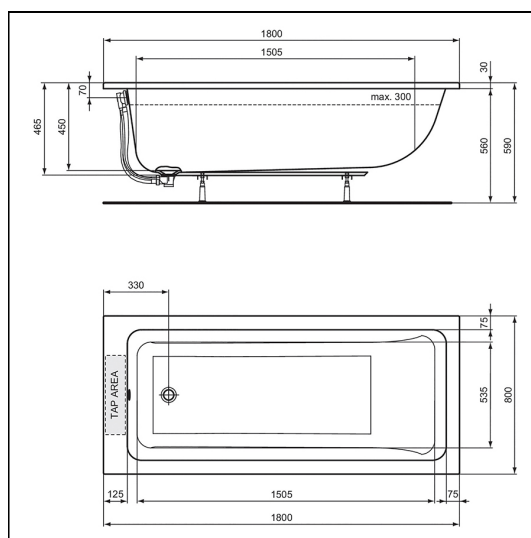

### Standards

Constructed to EN 198:2008. EN 14516

## La Dolce Vita 180cm x 80cm Rectangular Bath

guidance. Check tap positioning and compatibility before specifying.