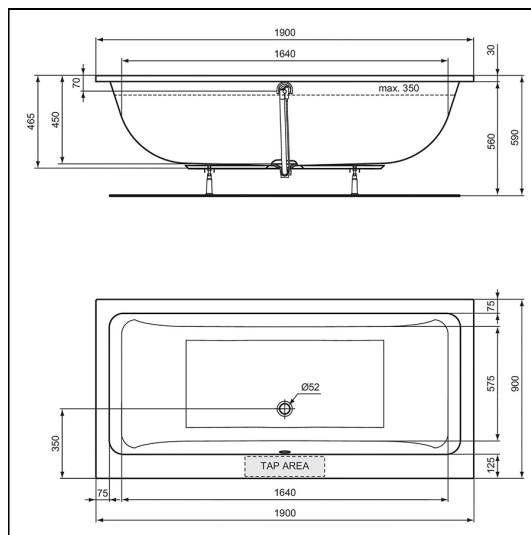

La Dolce Vita 190cm x 90cm Double-Ended Bath

ILLUSTRATED

- T5407** La Dolce Vita 190cm x 90cm double-ended bath with no taphole
- T4830** La Dolce Vita end panel fixation set
- T4829** La Dolce Vita front panel fixation set
- BD687** La Dolce Vita dual control 2 taphole bath filler
- T4787** La Dolce Vita 190cm front panel
- T4791** La Dolce Vita 90cm end panel
- S8970** Trap 1½" plastic P with 75mm seal, multi-purpose outlet suitable for plastic and BS copper pipe
- E1486** Luxury bath pop-up waste and overflow
- A5901** TMV thermostatic mixing valve, 22mm

Capacity

- T5407** 353.0 litres (to overflow)

Flow rates

- BD687** 8 Litres per minute @ 3 bar pressure

Designer

Palomba Serafini Associati

FINISH OPTIONS

- 
(AA) Chrome
 - 
(A2) Brushed Gold
 - 
(A5) Magnetic Grey
- 
(GN) Silver Storm

La Dolce Vita 190cm x 90cm Double-Ended Bath

Special Notes

Consideration should be given to safe hot water delivery and the use of an appropriate temperature reduction device see A5901AA or Part G for guidance. Check tap positioning and compatibility before specifying.