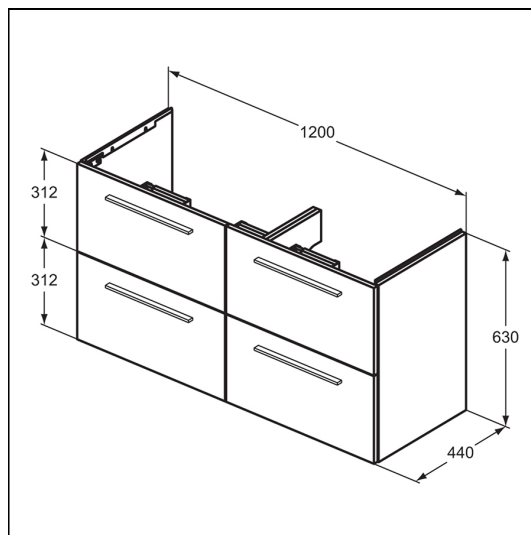

i.life A 120cm Wall Hung Vanity Unit

ILLUSTRATED

- **T5513** i.life A 120cm wall hung vanity unit with 4 drawers (separate handles required)
- **E0157** Wall fixing set
- **A7576** Edge single lever basin mixer
- **EE230339** Space saving trap and waste pipe assembly for use with furniture basin units
- **T5326** i.life 34cm handle
- **E1482** 1 1/4" basin clicker waste: slotted
- **E2385** Strada II 124cm vanity washbasin, 2 taphole with overflow

ILLUSTRATED PRODUCT DETAILS

Sizes

E2385 d:460

Weights

T5513 44.00 KG

E0157 0.16 KG

A7576 1.30 KG

EE23033 0.10 KG

9

E2385 32.50 KG

Materials

T5513 Mixed Material

E0157 Metal

A7576 Chrome Plated Brass

EE23033 Plastic

9

T5326 Mixed Material

E1482 Chrome Plated Metal

E2385 Fine Fireclay

Finishes

T5513 Matt White (DU)

E0157 Neutral / No Finish (67)

A7576 Chrome (AA)

EE23033 Neutral / No Finish (67)

T5326 Silk Black (XG)

E1482 Chrome (AA)

E2385 White (01)

Flow rates

A7576 5 Litres per minute @ 3 bar pressure

Designer

Palomba Serafini Associati

FINISH OPTIONS

(DU) Matt White	(NF) Matt Sandy Beige	(NG) Matt Quartz Grey
(NH) Matt Griega	(NV) Matt Carbon Grey	(NW) Coffee Oak
(NX) Natural Oak	(XG) Silk Black	(YE) Brushed Chrome
(AA) Chrome	(A2) Brushed Gold	(A5) Magnetic Grey
(GN) Silver Storm		

Standards

EN 14749:2005