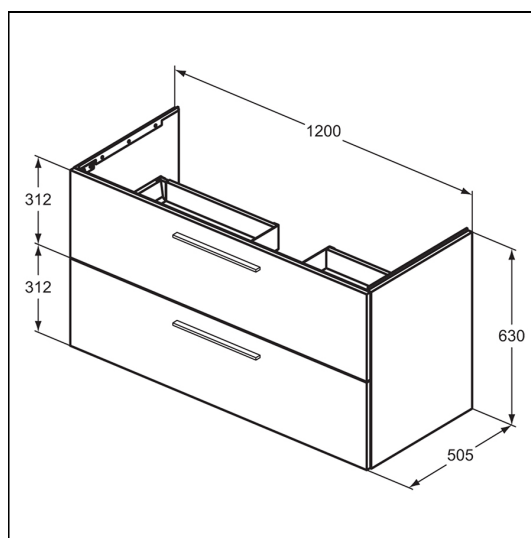

i.life B 120cm Wall Hung Vanity Unit

ILLUSTRATED

- **T5514** i.life B 120cm wall hung vanity unit with 2 drawers (separate handles required)
- **T4370** Extra 120cm vanity washbasin, 1 taphole with overflow
- **E0157** Wall fixing set
- **BD174** Joy Neo single lever high spout basin mixer
- **EE230339** Space saving trap and waste pipe assembly for use with furniture basin units
- **T5326** i.life 34cm handle
- **E1482** 1 1/4" basin clicker waste: slotted

ILLUSTRATED PRODUCT DETAILS

Weights

- **T5514** 41.50 KG
- **T4370** 34.40 KG
- **E0157** 0.16 KG
- **BD174** 1.42 KG
- **EE23033 9** 0.10 KG

Materials

- **T5514** Mixed Material
- **T4370** Fine Fireclay
- **E0157** Metal
- **BD174** Chrome Plated Brass
- **EE23033 9** Plastic
- **T5326** Mixed Material
- **E1482** Chrome Plated Metal

Finishes

- **T5514** Matt White (DU)
- **T4370** White (01)
- **E0157** Neutral / No Finish (67)
- **BD174** Chrome (AA)
- **EE23033 9** Neutral / No Finish (67)
- **T5326** Silk Black (XG)
- **E1482** Chrome (AA)

Designer

Palomba Serafini Associati