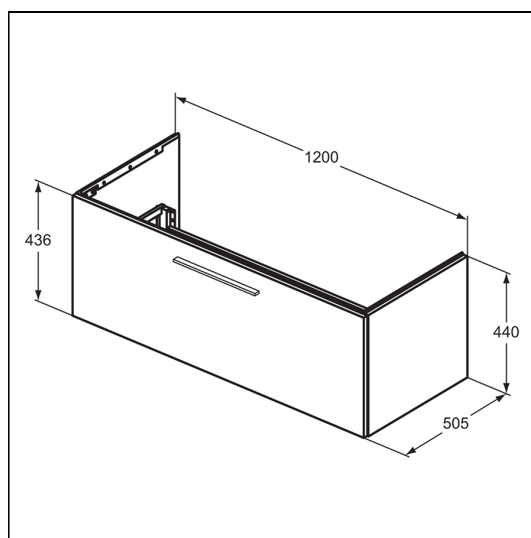

i.life B 120cm Wall Hung Vanity Unit

ILLUSTRATED

- **T5515** i.life B 120cm wall hung vanity unit with 1 drawer (separate handles required)
- **T4370** Extra 120cm vanity washbasin, 1 taphole with overflow
- **E0157** Wall fixing set
- **BD174** Joy Neo single lever high spout basin mixer
- **EE230339** Space saving trap and waste pipe assembly for use with furniture basin units
- **T5326** i.life 34cm handle
- **E1482** 1 1/4" basin clicker waste: slotted

ILLUSTRATED PRODUCT DETAILS

Weights

- **T5515** 27.60 KG
- **T4370** 34.40 KG
- **E0157** 0.16 KG
- **BD174** 1.42 KG
- **EE23033 9** 0.10 KG

Materials

- **T5515** Mixed Material
- **T4370** Fine Fireclay
- **E0157** Metal
- **BD174** Chrome Plated Brass
- **EE23033 9** Plastic
- **T5326** Mixed Material
- **E1482** Chrome Plated Metal

Finishes

- **T5515** Matt White (DU)
- **T4370** White (01)
- **E0157** Neutral / No Finish (67)
- **BD174** Chrome (AA)
- **EE23033 9** Neutral / No Finish (67)
- **T5326** Silk Black (XG)
- **E1482** Chrome (AA)

Designer

Palomba Serafini Associati