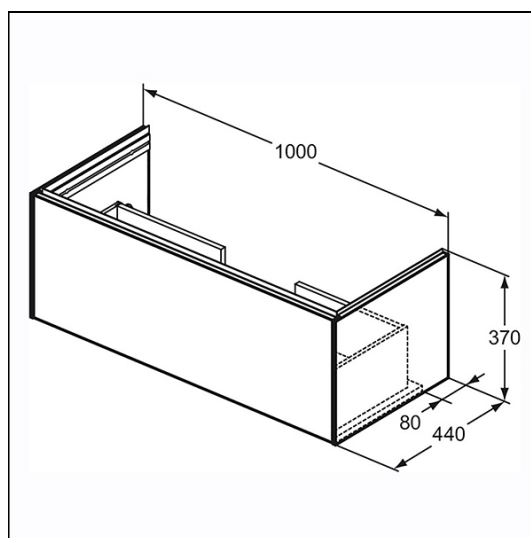

Standards

EN 14749:2005

Special Notes

Furniture units should be installed in a bathroom with adequate

ACCREDITATIONS

Conca 100cm x 44cm Wall Mounted Vanity Unit

ventilation. Mounting kit included. Always use appropriate fixings to suit the type of wall.