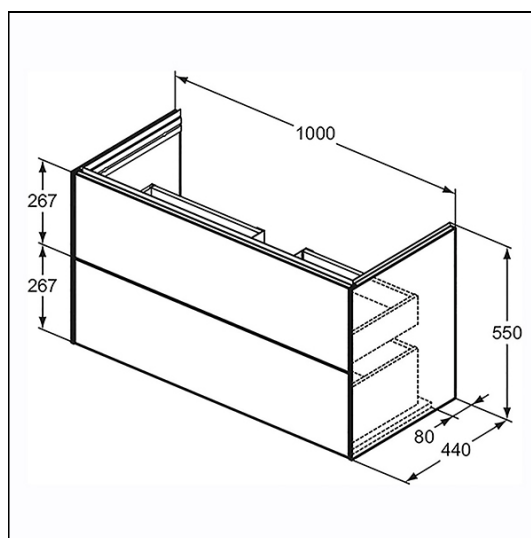

ACCREDITATIONS

Conca 100cm x 44cm Wall Mounted Vanity Unit

ventilation. Mounting kit included. Always use appropriate fixings to suit the type of wall.