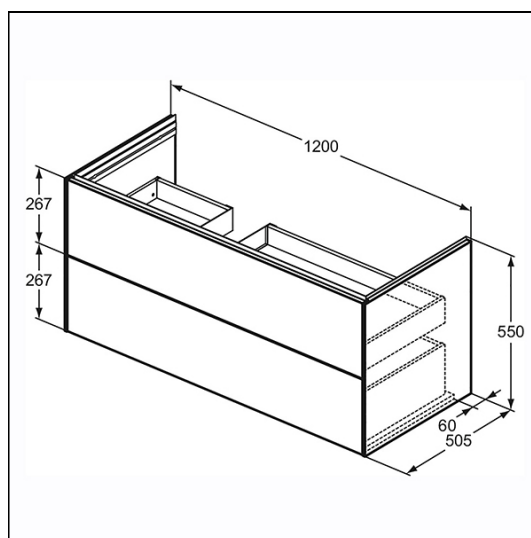

Conca 120cm x 50cm Wall Mounted Vanity Unit

ILLUSTRATED

- **T5582** Conca 120cm x 50cm wall mounted vanity unit with 2 drawers, left-hand
- **E2632** La Dolce Vita 126cm 1 taphole asymmetrical washbasin with overflow, left-hand
- **E0157** Wall fixing set
- **BD683** La Dolce Vita single lever basin mixer with 118mm spout projection and clicker waste
- **EE230339** Space saving trap and waste pipe assembly for use with furniture basin units

OPTIONS

- **E2696** La Dolce Vita 126cm 3 taphole asymmetrical vanity washbasin with overflow, left-hand
- **E2706** La Dolce Vita 126cm no taphole asymmetrical vanity washbasin with overflow, left-hand

ILLUSTRATED PRODUCT DETAILS

Sizes

E2632 w:1260 x d:535

Weights

- **T5582** 45.96 KG
- **E2632** 36.50 KG
- **E0157** 0.16 KG
- **BD683** 1.54 KG
- **EE230339** 0.10 KG
- **9**

Materials

- **T5582** Mixed Material
- **E2632** Fine Fireclay
- **E0157** Metal
- **BD683** Chrome Plated Brass
- **EE230339** Plastic
- **9**

Finishes

- **T5582** Matt White (Y1)
- **E2632** White (01)
- **E0157** Neutral/No Finish (67)
- **BD683** Chrome (AA)
- **EE230339** Neutral/No Finish (67)
- **9**

Capacity

E2632 7.2 litres

Flow rates

BD683 5 Litres per minute @ 3 bar pressure

FINISH OPTIONS

(Y1) Matt White	(Y2) Matt Anthracite	(Y3) Matt Sunset
(Y4) Smoked Oak	(Y5) Dark Walnut	(Y6) Light Oak
(AA) Chrome	(A2) Brushed Gold	(A5) Magnetic Grey
(GN) Silver Storm		

Standards

EN 14749:2005

ACCREDITATIONS