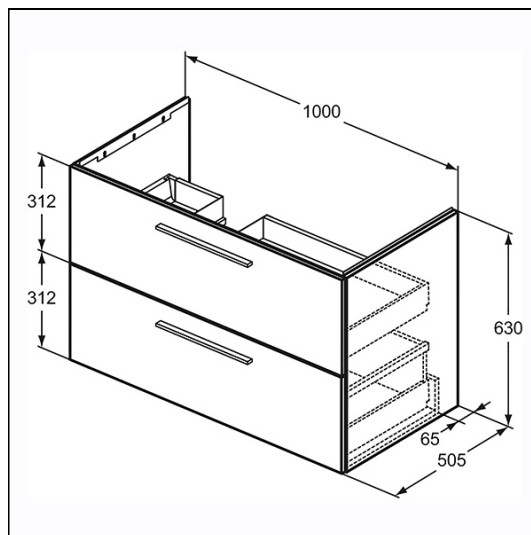

i.life B 100cm x 50cm Wall Mounted Vanity Unit

ILLUSTRATED

- **T5584** i.life B 100cm x 50cm wall mounted vanity unit with 2 drawers, left-hand
- **E2646** La Dolce Vita 106cm 1 taphole asymmetrical vanity washbasin with overflow, left-hand
- **E0157** Wall fixing set
- **BD683** La Dolce Vita single lever basin mixer with 118mm spout projection and clicker waste
- **EE230339** Space saving trap and waste pipe assembly for use with furniture basin units
- **T5742** i.life 34cm handle

OPTIONS

- **E2678** La Dolce Vita 106cm 3 taphole asymmetrical washbasin with overflow, left-hand
- **E2703** La Dolce Vita 106cm no taphole asymmetrical vanity washbasin with overflow, left-hand

ILLUSTRATED PRODUCT DETAILS

Sizes

E2646 w:1060 x d:535

Weights

- **T5584** 38.84 KG
- **E2646** 31.00 KG
- **E0157** 0.16 KG
- **BD683** 1.54 KG
- **EE230339** 0.10 KG

Materials

- **T5584** Mixed Material
- **E2646** Fine Fireclay
- **E0157** Metal
- **BD683** Chrome Plated Brass
- **EE230339** Plastic

Finishes

- **T5584** Matt White (DU)
- **E2646** White (01)
- **E0157** Neutral/No Finish (67)
- **BD683** Chrome (AA)
- **EE230339** Neutral/No Finish (67)
- **T5742** Chrome (AA)

Capacity

E2646 5.3 litres

Flow rates

BD683 5 Litres per minute @ 3 bar pressure

FINISH OPTIONS

(DU) Matt White	(NF) Matt Sandy Beige	(NG) Matt Quartz Grey
(NH) Matt Griega	(NV) Matt Carbon Grey	(NW) Coffee Oak
(NX) Natural Oak	(AA) Chrome	(A2) Brushed Gold
(A5) Magnetic Grey	(GN) Silver Storm	(XG) Silk Black

ACCREDITATIONS