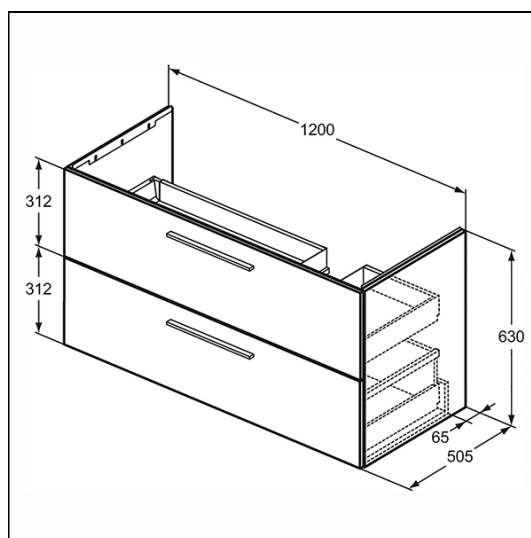

i.life B 120cm x 50cm Wall Mounted Vanity Unit

ILLUSTRATED

- **T5587** i.life B 120cm x 50cm wall mounted vanity unit with 2 drawers, right-hand
- **E2633** La Dolce Vita 126cm 1 taphole asymmetrical washbasin with overflow, right-hand
- **E0157** Wall fixing set
- **BD683** La Dolce Vita single lever basin mixer with 118mm spout projection and clicker waste
- **EE230339** Space saving trap and waste pipe assembly for use with furniture basin units
- **T5742** i.life 34cm handle

OPTIONS

- **E2697** La Dolce Vita 126cm 3 taphole asymmetrical vanity washbasin with overflow, right-hand
- **E2707** La Dolce Vita 126cm no taphole asymmetrical vanity washbasin with overflow, right-hand

ILLUSTRATED PRODUCT DETAILS

Sizes

E2633 w:1260 x d:535

Weights

- **T5587** 41.50 KG
- **E2633** 36.50 KG
- **E0157** 0.16 KG
- **BD683** 1.54 KG
- **EE230339** 0.10 KG

Materials

- **T5587** Mixed Material
- **E2633** Fine Fireclay
- **E0157** Metal
- **BD683** Chrome Plated Brass
- **EE230339** Plastic

Finishes

- **T5587** Matt White (DU)
- **E2633** White (01)
- **E0157** Neutral/No Finish (67)
- **BD683** Chrome (AA)
- **EE230339** Neutral/No Finish (67)
- **T5742** Chrome (AA)

Capacity

E2633 7.2 litres

Flow rates

BD683 5 Litres per minute @ 3 bar pressure

FINISH OPTIONS

(DU) Matt White	(NF) Matt Sandy Beige	(NG) Matt Quartz Grey
(NH) Matt Griega	(NV) Matt Carbon Grey	(NW) Coffee Oak
(NX) Natural Oak	(AA) Chrome	(A2) Brushed Gold
(A5) Magnetic Grey	(GN) Silver Storm	(XG) Silk Black

ACCREDITATIONS