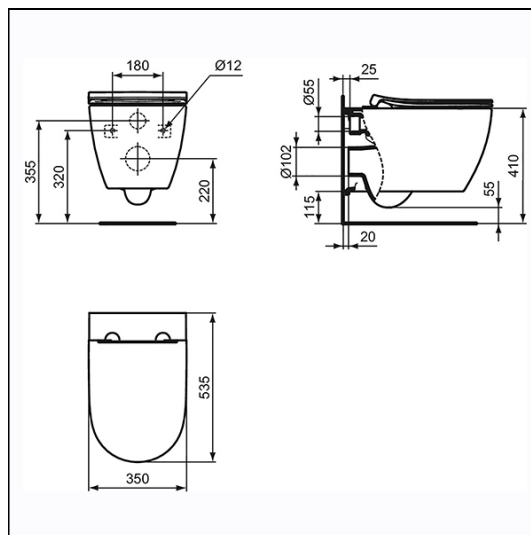

Designer

Palomba Serafini Associati

FINISH OPTIONS

 (AA) Chrome	 (AC) White	 (A6) Black
 (AW) Silk White	 (JG) Brushed Chrome	 (RO) Rose
 (SI) Silver	 (A2) Brushed Gold	 (A5) Magnetic Grey
 (GN) Silver Storm	 (J6) Brushed Bronze	

FEATURES

Standards

Vitreous china to BS3402. WC pan to BS EN 997 and BS EN 33

Special Notes

E: info@idealspec.co.uk | T: 0870 122 8822 | F: 0870 122 8282 | www.idealspec.co.uk

Ideal Standard (UK) Ltd. makes every effort to ensure that the information provided on its website is accurate. However, we cannot guarantee this, and accept no liability for any information or advice given via its website.