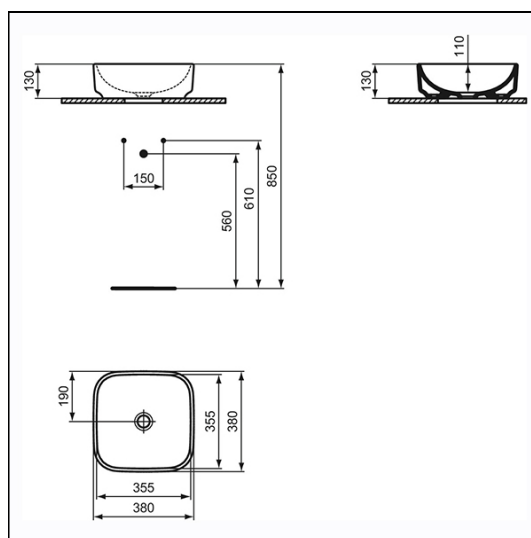

i.life B 38cm Square Vessel Washbasin

ILLUSTRATED

- **T5730** i.life B 38cm square vessel washbasin
- **E1483** 1 1/4" Basin clicker waste: unslotted
- **E0079** Trap 1 1/4" Contemporary metal bottle, 75mm seal

OPTIONS

- **D5709** Vessel basin fixing set
- **BD255** Ceraplan single lever vessel basin mixer
- **S8910** Trap 1 1/4" plastic bottle, 75mm seal, multi-purpose outlet
- **T4441** 1 1/4" Bottle Trap Brushed Gold

ILLUSTRATED PRODUCT DETAILS

Sizes

T5730 w:380 x d:380

Weights

T5730 9.40 KG
E0079 1.45 KG

Materials

T5730 Fine Fireclay
E1483 Chrome Plated Metal
E0079 Chrome Plated Metal

Finishes

- **T5730** White (01)
- **E1483** Chrome (AA)
- **E0079** Chrome (AA)

Designer

Palomba Serafini Associati

FINISH OPTIONS

- (AA) Chrome
- (A2) Brushed Gold
- (A5) Magnetic Grey
- (GN) Silver Storm
- (XG) Silk Black

Standards

Washbasin to BS EN 14688 and BS EN 31

Special Notes

Washbasin mounted on countertop. Joint sealed with waterproof sealant (not supplied).

FEATURES