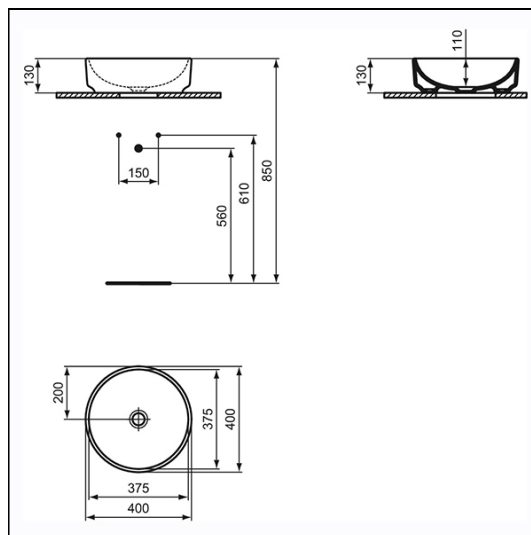

i.life O 40cm Round Vessel Washbasin

ILLUSTRATED

- **T5733** i.life O 40cm round vessel washbasin
- **E1483** 1 1/4" Basin clicker waste: unslotted
- **E0079** Trap 1 1/4" Contemporary metal bottle, 75mm seal

OPTIONS

- **D5709** Vessel basin fixing set
- **BD255** Ceraplan single lever vessel basin mixer
- **S8910** Trap 1 1/4" plastic bottle, 75mm seal, multi-purpose outlet
- **T4441** 1 1/4" Bottle Trap Brushed Gold

ILLUSTRATED PRODUCT DETAILS

Sizes

T5733 w:400 x d:400

Weights

T5733 8.30 KG
E0079 1.45 KG

Materials

T5733 Fine Fireclay
E1483 Chrome Plated Metal
E0079 Chrome Plated Metal

Finishes

- **T5733** White (O1)
- **E1483** Chrome (AA)
- **E0079** Chrome (AA)

FINISH OPTIONS

- (AA) Chrome
- (A2) Brushed Gold
- (A5) Magnetic Grey
- (GN) Silver Storm
- (XG) Silk Black

Standards

Washbasin to BS EN 14688 and BS EN 31

Special Notes

Washbasin mounted on countertop. Joint sealed with waterproof sealant (not supplied).

FEATURES