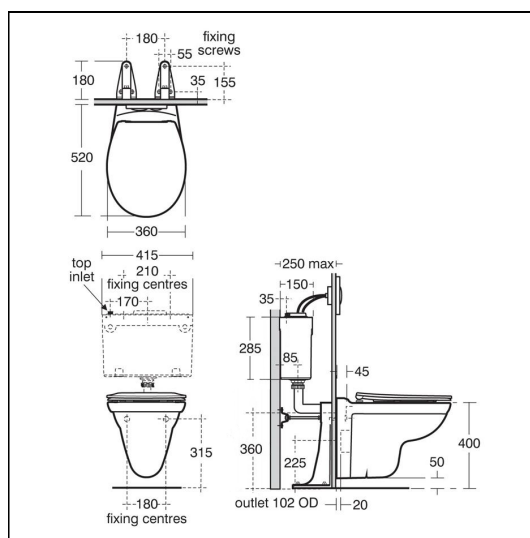

- **R0137** Septa Pro inspection plate white
- **R0099** ProSys electronic conversion kit for infra-red actuated flushplates (Septa Pro E1 & E2) (120 depth frames and cisterns only)
- **S3617** Conceala 2 4.5 or 6 litre cistern, single flush syphon, side supply, internal overflow, plastic flushbend and long CP lever
- **S3620** Conceala 2 4.5 or 6 litre cistern, single flush syphon, side supply, internal overflow, alternative height plastic flushbends, no lever
- **S3622** Conceala 2 6 litre cistern. single flush valve, side supply, internal overflow, alternative height plastic flushbends, no push button
- **S3623** Conceala 2 6 litre cistern, single flush valve, bottom supply, internal overflow, alternative height plastic flushbends
- **E2124** Conceala 2 concealed cistern universal height bottom inlet cistern - pneumatic dual flush valve - no flushplate - 6/4 litre flush
- **S3643** Conceala 2 4.5/3 or 4/2.6 litre cistern, dual flush valve, side supply, internal overflow, alternative height plastic flushbends, no flushplate/button
- **S3621** Conceala 2 4.5 or 6 litre cistern, single flush syphon, bottom supply, internal overflow, alternative height plastic flushbends, no lever
- **E1317** Uni toilet seat and cover, metal hinges
- **E1319** Uni toilet seat only, metal hinges
- **S4395** Traditional flushing lever extended, chrome plated
- **S4489** Finger push button pneumatic, stainless steel body for 400mm maximum wall thickness
- **S4492** Lever flushing Conceala 2 extended 400mm
- **S4512** Finger push button pneumatic, stainless steel for 31mm maximum thickness partition
- **S0767** Oleas M2 mechanical dual flushplate Armitage Shanks - white
- **S0857** Oleas P2 pneumatic dual flushplate Armitage Shanks - chrome
- **S0858** Septa Pro M1 mechanical metal dual flushplate Armitage Shanks
- **S0859** Septa Pro M2 mechanical metal single flushplate Armitage Shanks
- **S0775** Septa Pro P1 pneumatic metal dual flushplate Armitage

ACCREDITATIONS

S3617(67)	Unified Water Label	4.5	Average Flushing Volume (Litres)
S3620(67)	Unified Water Label	6.0	Average Flushing Volume (Litres)
S3622(67)	Unified Water Label	6.0	Average Flushing Volume (Litres)